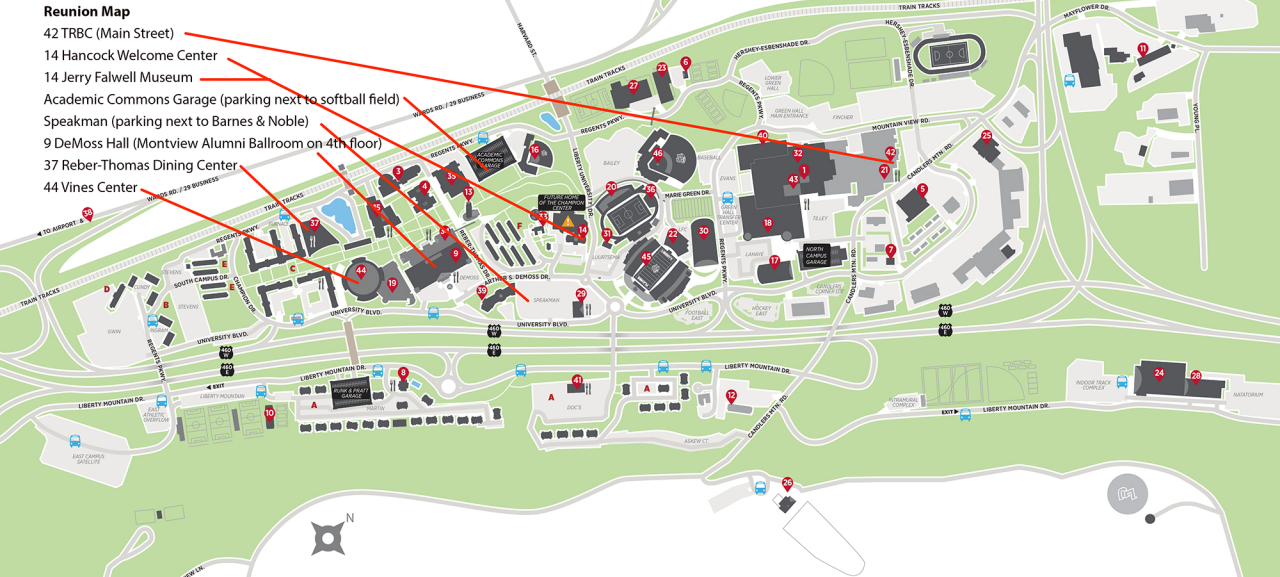

Reunion Map

42 TRBC (Main Street)

14 Hancock Welcome Center

14 Jerry Falwell Museum

Academic Commons Garage (parking next to softball field)

Speakman (parking next to Barnes & Noble)

9 DeMoss Hall (Montview Alumni Ballroom on 4th floor)

37 Reber-Thomas Dining Center

44 Vines Center

BUS STOP

CONSTRUCTION ZONE

DINING LOCATIONS

PARKING LOT

PEDESTRIAN TUNNEL

VEHICULAR TUNNEL

PEDESTRIAN BRIDGE

- 1 THE BLACK BOX THEATER
- 2 CENTER FOR MEDICAL AND HEALTH SCIENCES
- 3 CENTER FOR MUSIC AND THE WORSHIP ARTS
- 4 CENTER FOR NATURAL SCIENCES
- 5 CLUB SPORTS COMPLEX
- 6 COOK TENNIS CENTER
- 7 CYCLING AND TRIATHLON CENTER
- 8 DAVID'S PLACE

- 17 LAHAYE ICE CENTER
- 18 LAHAYE RECREATION AND FITNESS CENTER THOMAS HODGGE SOCCER
- 19 LIBERTY ARENA
- 20 LIBERTY ATHLETICS CENTER
- 21 LIBERTY CHRISTIAN ACADEMY
- 22 LIBERTY FOOTBALL CENTER
- 23 LIBERTY INDOOR TENNIS CENTER
- 24 LIBERTY INDOOR TRACK & FIELD COMPLEX

- 25 LIBERTY MOUNTAIN CONFERENCE CENTER
- 26 LIBERTY MOUNTAIN SNOWFLEX CENTRE
- 27 LIBERTY MULTIPURPOSE CENTER
- 28 LIBERTY NATATORIUM
- 29 LIBERTY UNIVERSITY BARNES & NOBLE BOOKSTORE
- 30 LIBERTY UNIVERSITY INDOOR PRACTICE FACILITY
- 31 LUURTSEMA CENTER

- 32 MARIE F. GREEN HALL
- 33 THE MONTVIEW
- 34 MONTVIEW STUDENT UNION CENTER
- 35 OLD REBER-THOMAS
- 36 OSBORNE STADIUM
- 37 REBER-THOMAS DINING CENTER
- 38 SCHOOL OF AERONAUTICS (339 AIRPORT ROAD)
- 39 SCHOOL OF BUSINESS
- 40 SCHOOL OF LAW

- 41 SLIM CHICKENS
- 42 THOMAS ROAD BAPTIST CHURCH
- 43 TOWER THEATER
- 44 VINES CENTER
- 45 WILLIAMS STADIUM
- 46 WORTHINGTON FIELD AT LIBERTY BASEBALL STADIUM

- A CAMPUS EAST (140-194)
- B QUADS (019-032)
- C RESIDENTIAL COMMONS (1-10)
- D SOUTH TOWER (033)
- E THE CIRCLE (023-026)
- F THE HILL (017-025)

UPDATED MARCH 17, 2025